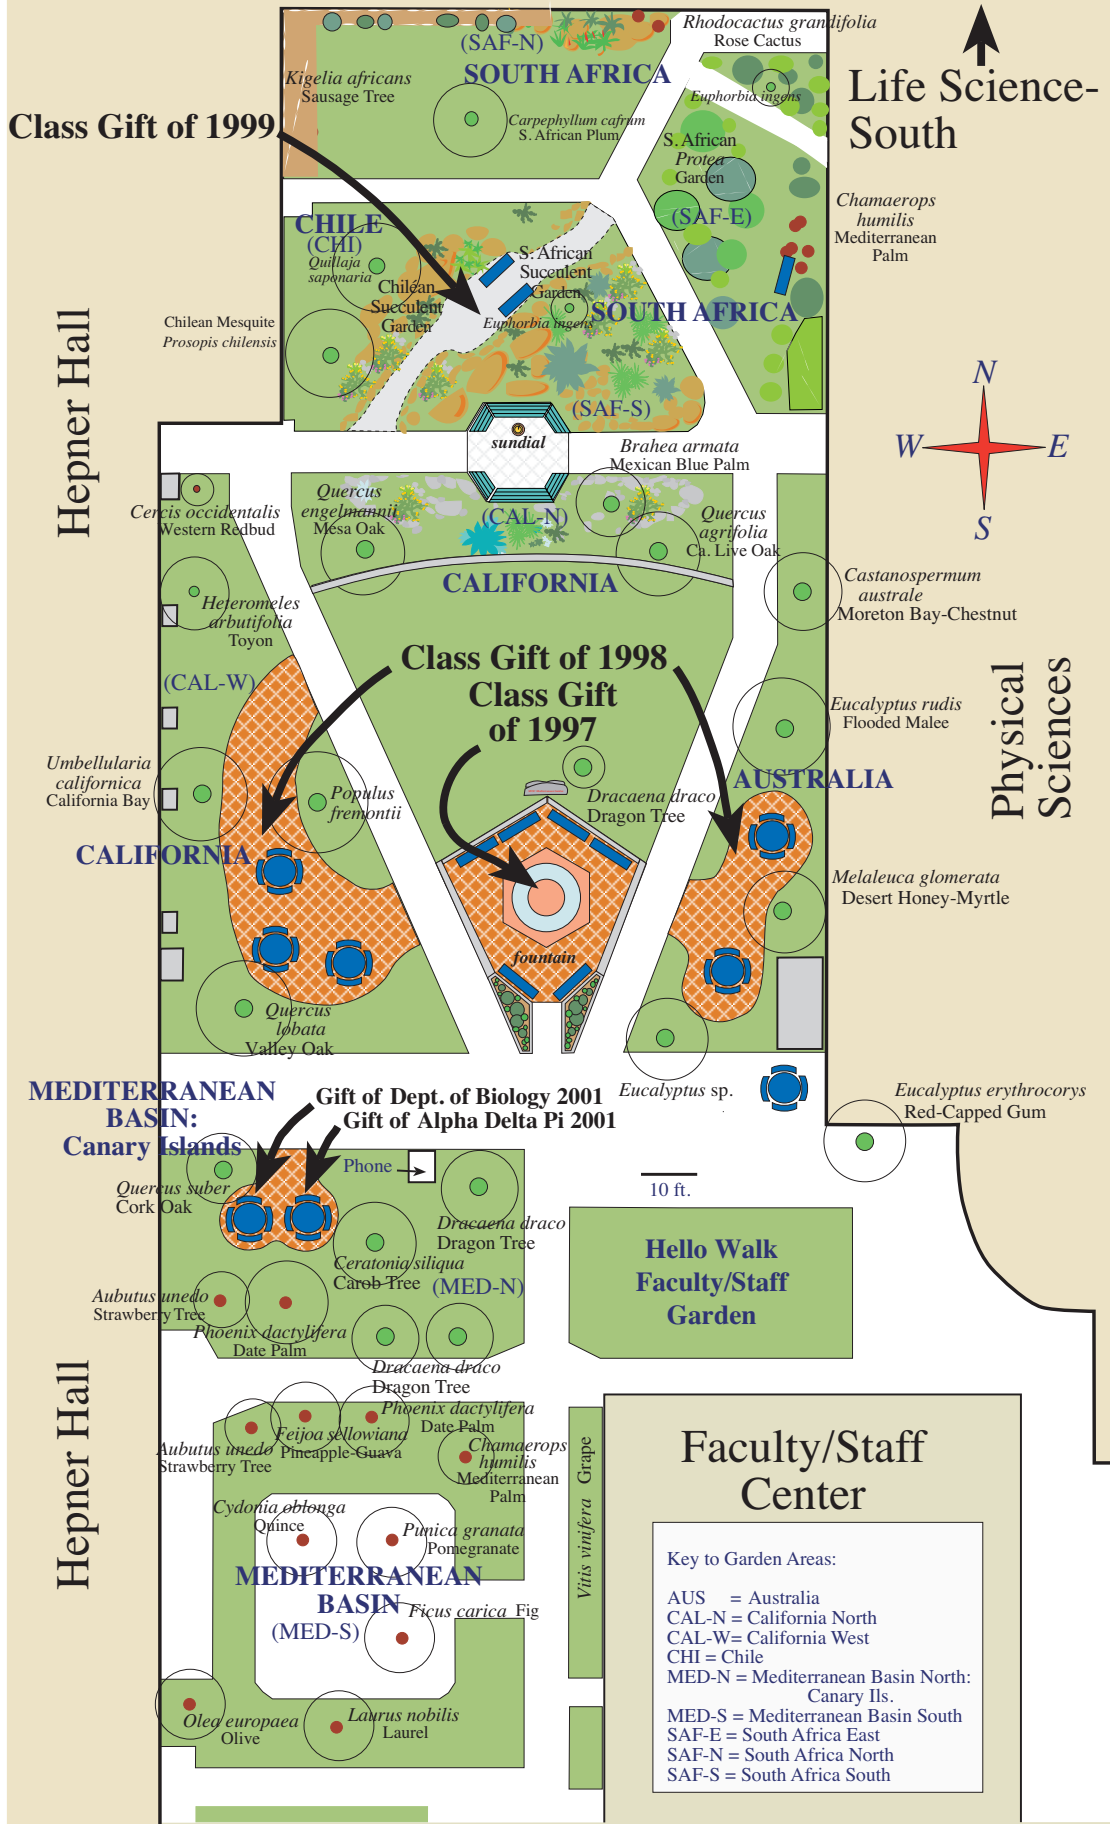

SDSU Mediterranean Garden

Class Gift of 1999

Hepner Hall

Life Science-South

Physical Sciences

MEDITERRANEAN BASIN: Canary Islands

Gift of Dept. of Biology 2001
Gift of Alpha Delta Pi 2001

Hepner Hall

10 ft.
Hello Walk Faculty/Staff Garden

Faculty/Staff Center

- Key to Garden Areas:
- AUS = Australia
 - CAL-N = California North
 - CAL-W = California West
 - CHI = Chile
 - MED-N = Mediterranean Basin North: Canary IIs.
 - MED-S = Mediterranean Basin South
 - SAF-E = South Africa East
 - SAF-N = South Africa North
 - SAF-S = South Africa South